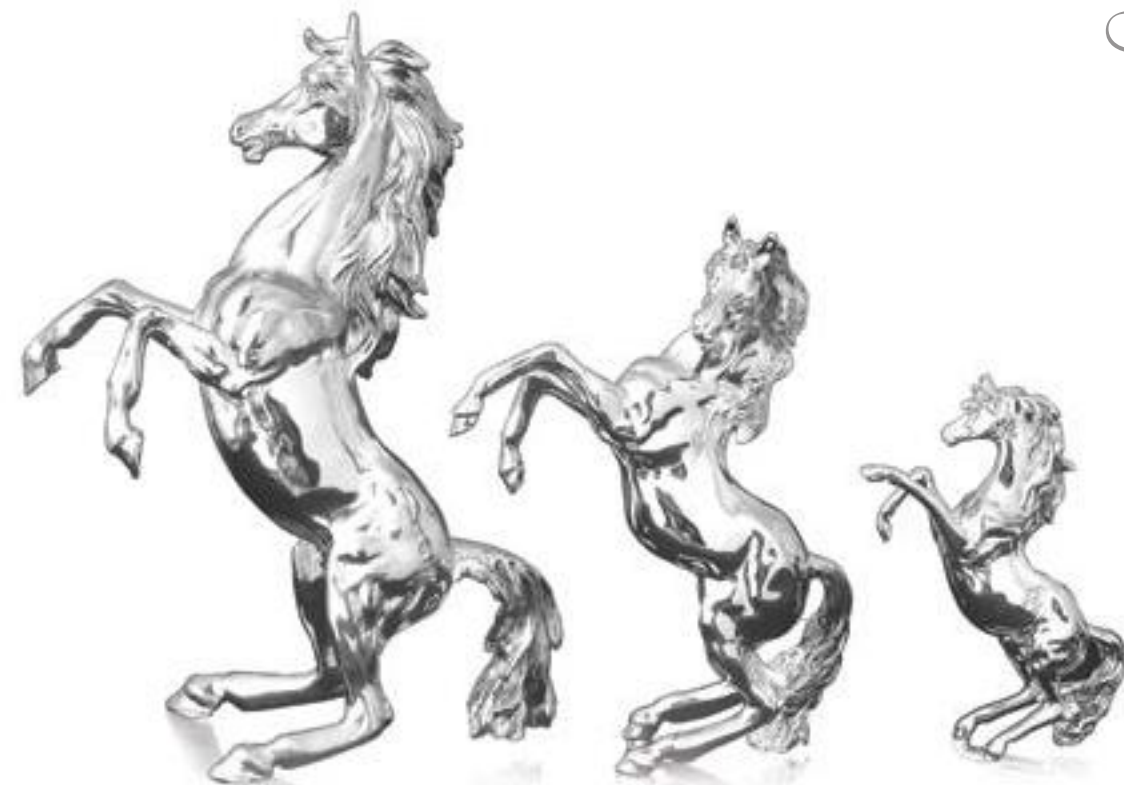

Q143 . MZ . 1145
H-34 cm

Q143 . MZ . 1146
H-24 cm

Q143 . MZ . 1144
H-44 cm