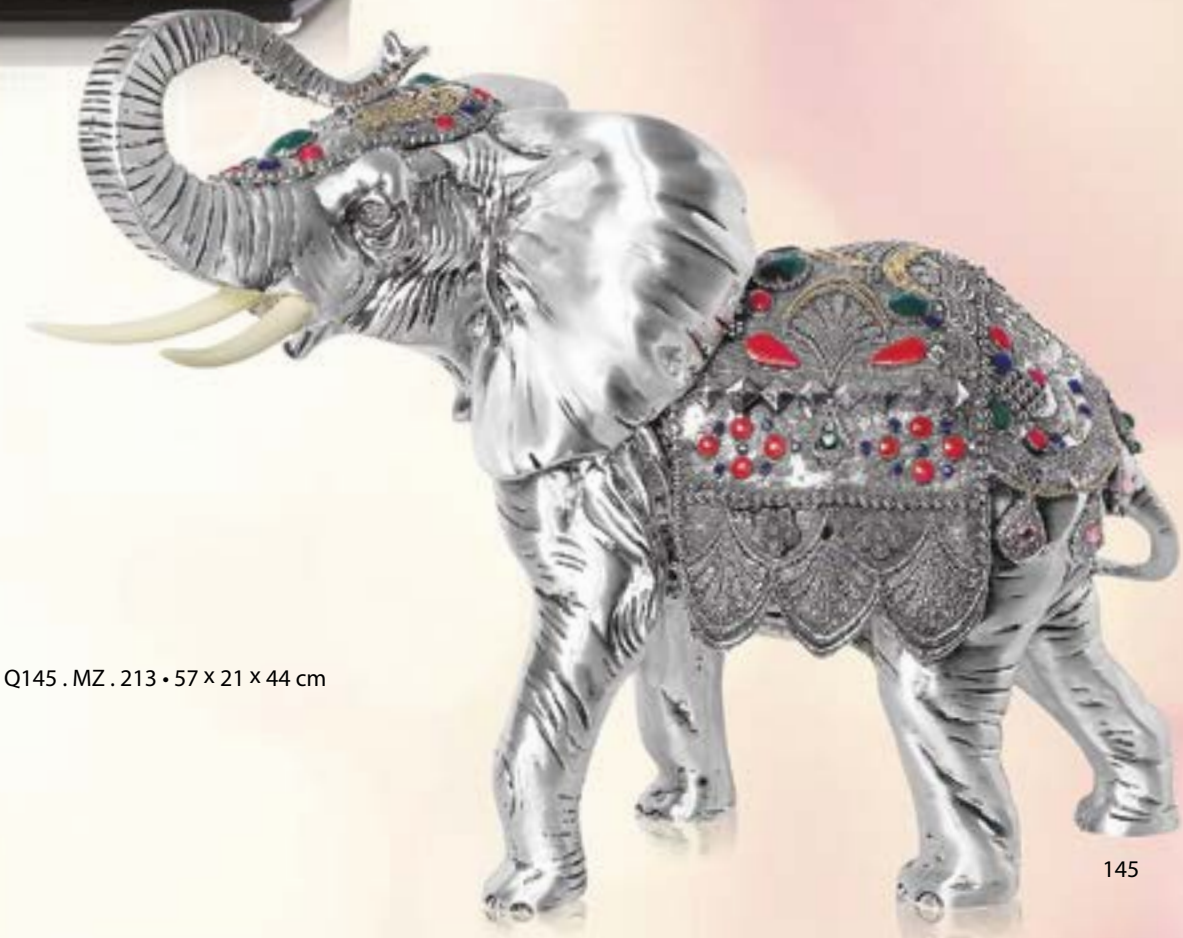

Q139 . MZ . 143 • H-55 cm

Q139 . MZ . 159 • H-29 cm

Q139 . MZ . 130 • H-29 cm

Q139 . MZ . 124 • H-28 cm

Q139 . MZ . 145 • H-18 cm

HOME DECOR

At its ornamental best, in abstract forms depicting a sense of awe and power, Momentz Home Decor line tells a tale of opulence of top notch designer pieces from different fashion cities across the globe. These prodigious masterpieces give you splendid choices consisting Exotic Regalia, Exquisite Masterpieces like the Roman Chariots, Hand Crafted Elephant sculptors with studded gems and stones, Bewitching Ballet poses, Novel Bar concepts, Ornate Shoe Horns and such artistic miscellany. By capturing the Rajwada Imagery and artistic European Object, the luxury collection makes your home look Luxe and Elegant.

Q140 . MZ . 5154

REIGNING CHARIOTS

A glorious rendition of the classic Roman design, these chariots are sure to inspire envy and awe.

Q141 . MZ . 4605 • 41 x 19 x 33 cm

MAJESTIC BEAUTY

Magnificent ornamental animal figures depict the grace and beauty of these majestic creatures.

Q142 . MZ . 5110 • 46 x 30 cm

Q143 . MZ . 1144
H-44 cm

Q143 . MZ . 1145
H-34 cm

Q143 . MZ . 1146
H-24 cm

Q143 . MZ . 1143 . H-30 cm

Q143 . MZ . 1149 . H-24.5 cm

SILVER IMPRESSIONS

Finely crafted silver animal figurines studded with coloured stones which add a splash of vibrancy and luxury.

Q144 . MZ . 7605

Q145 . MZ . 228 • 28 x 17 x 31 cm

Q145 . MZ . 213 • 57 x 21 x 44 cm

ELEGANT IN SILVER

Elegant silver sculptures of beautiful animals crafted with diligence to portray every fine detail.

Q146 . MZ . 4600 . H- 39 CM