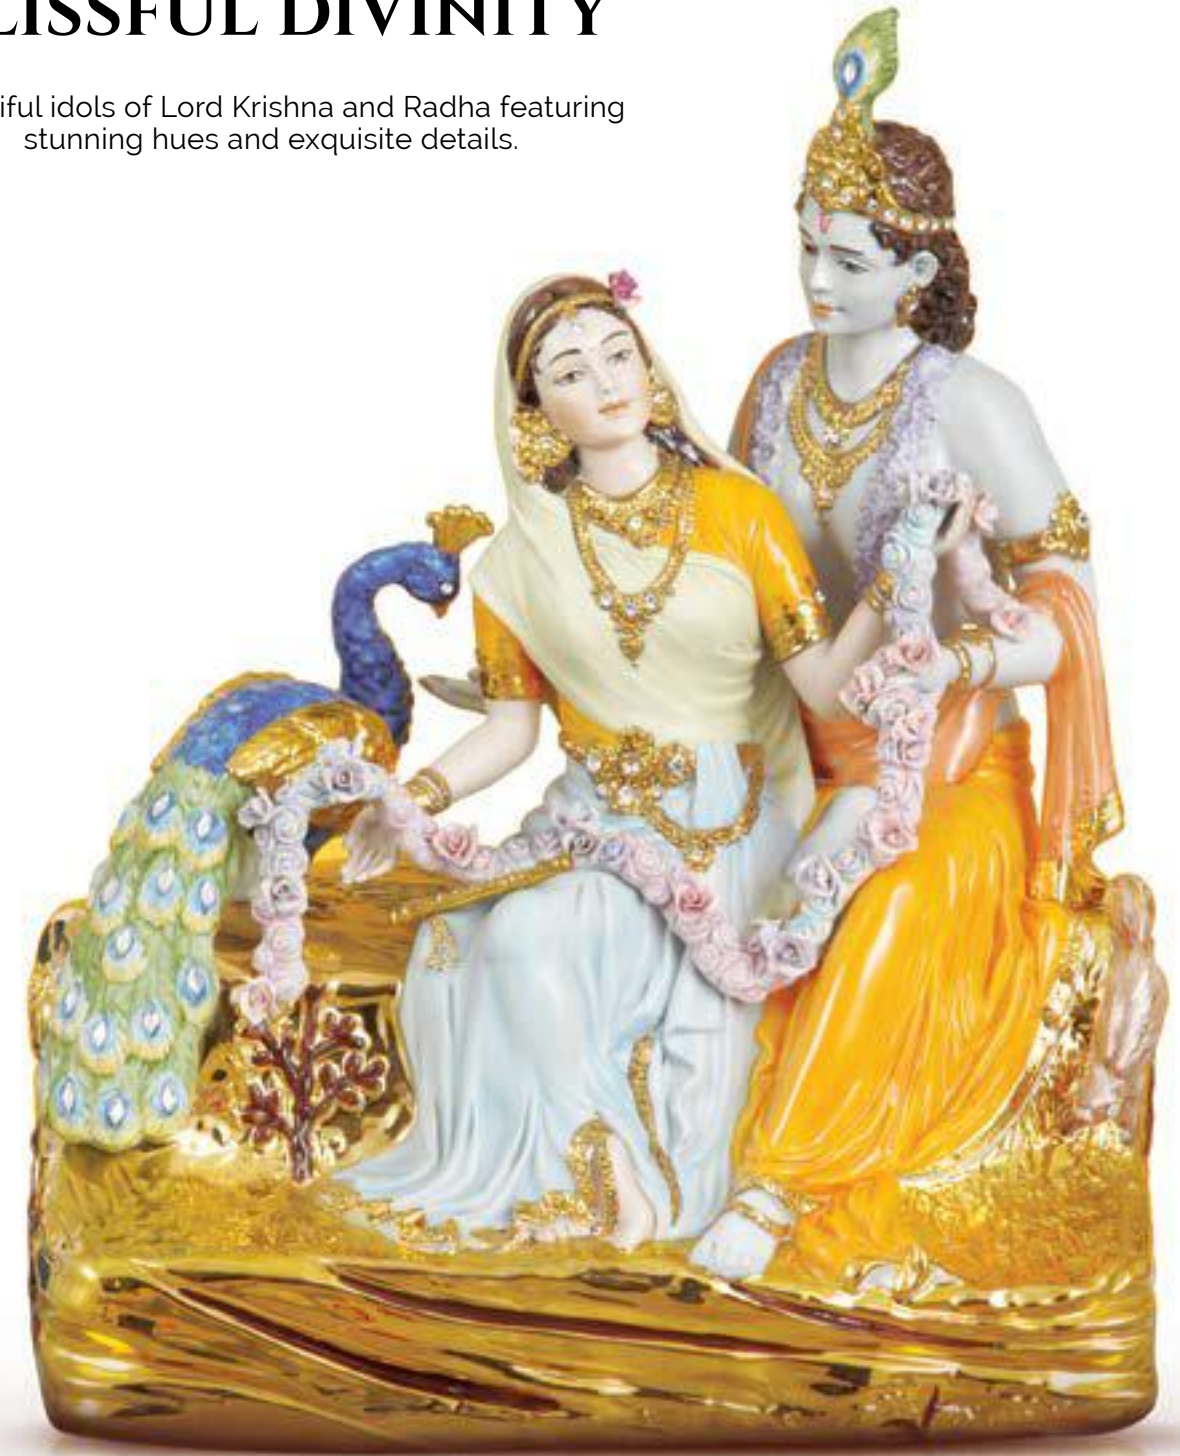

DIVINE RESONANCE

Colourful and delicately crafted idols of Lord Ganesha and Goddess Laxmi in superior enamel designs.

Q122 . MZ . 305 • H-18 cm

Q122 . MZ . 308 • H-18 cm

| SHUBH-LABH |

Q123 . MZ . 5096 • H-26 cm

Q123 . MZ . 4050 • H-26 cm

Q123 . MZ . 4049 • H-26 cm

Q123 . MZ . 4046
(Laxmi Ganesha Set)

SACRED NARRATIVES

Evoked prosperity, wisdom and peace with enchanting creations of Lord Ganesha and Goddess Laxmi

Q124 . MZ . 7507 • H-11 cm

Q125 . MZ . 116 • H-10cm

Q125 . MZ . 6132 • H-11cm

Q125 . MZ . 152 • H-6 cm

Set of 2
Q125 . MZ . 117 • H-6 cm

Set of 2
Q125 . MZ . 5100 • H-10.5 cm

|| MURLI MANOHAR ||

Q126 . MZ . 301 • H-25 cm

BLISSFUL DIVINITY

Beautiful idols of Lord Krishna and Radha featuring stunning hues and exquisite details.

Q127 . MZ . 150 • 37 x 23 x 48 cm

LORD KRISHNA

Handcrafted idols of beloved Murli Manohar and Radha in an exquisite array of colours.