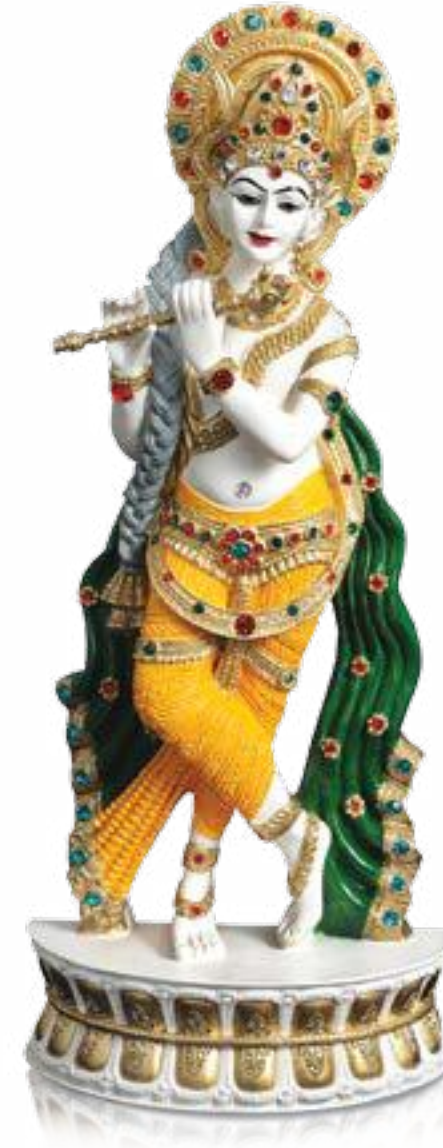

GLORIOUS GOPALA

Q129 . MZ . 138 • H-44 cm